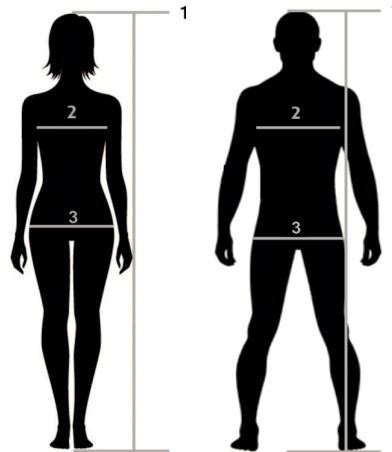

Your BP® ordersize for tops.

BP® Unisex sizes ♀♂

Lots of BP® products are available in three lengths. (s= short, n= regular, l= long). Please choose like the example, depending on your body height and your body measurements the matching BP order size.

This is how you measure correctly:

- 1| Height Measure from the top of the head to the floor
- 2| Chest size Measure around the fullest part of the chest
- 3| Hip size Measure around the fullest part of the hips

Women Comparative size for your orientation		32	34	36	38	40	42	44	46	48	50	52	54	56	58	60	62	64	66
Men Comparative size for your orientation	38	40	42	44	46	48	50	52	54	56	58	60	62	64	66	68	70	72	74

BP Size	SHORT (s)	1.	Height	2XSs	XSs	Ss	Ms	Ls	XLs	2XLs	3XLs	4XLs	5XLs
			160-169										
			Height	2XSn	XSn	Sn	Mn	Ln	XLn	2XLn	3XLn	4XLn	5XLn
	REGULAR (n)	1.	170-179										
			Height	2XSl	XSl	Sl	Ml	Ll	XLl	2XLl	3XLl	4XLl	5XLl
	LONG (l)	1.	180-189										
			Height										
	applies for all lengths	2.	Chest size	74-77	78-85	86-93	94-101	102-109	110-119	120-129	130-139	140-149	150-159
			3.	Hip size	78-81	82-89	90-97	98-105	106-114	115-124	125-134	135-144	145-154