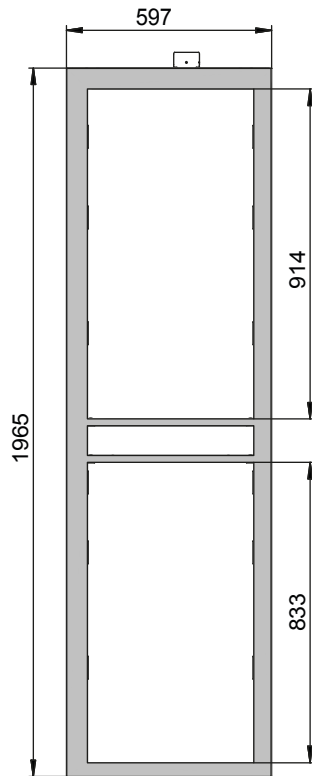

| Dimensions | |
|-------------------|------------|
| Width (external) | 597.00 mm |
| Depth (external) | 603.00 mm |
| Height (external) | 1965.00 mm |
| Width (internal) | 485.00 mm |
| Depth (internal) | 570.00 mm |
| Height (internal) | 914.00 mm |

The available internal dimensions can vary depending on the interior equipment package.

| Weight / Load | |
|-----------------------------------|--------------------------|
| Weight without interior equipment | 136 kg |
| Distributed load | 444.00 kg/m ² |
| Maximum load | 300 kg |

| General Information | |
|-----------------------|----------|
| Number of doors | 2 |
| Depth with open doors | 1119 mm |
| Customs tariff number | 94032080 |

Front view

Side view