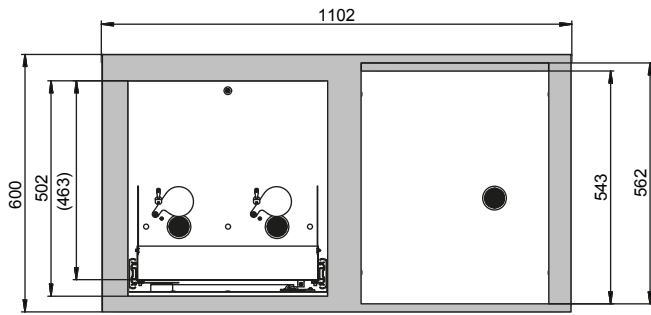

ID-Nr. 30358-001
Model K90.060.110.050.UB.ST

Dimensions	
Width (external)	1102.00 mm
Depth (internal)	381.00 mm
Height (external)	601.00 mm
Width (internal)	470.00 mm
Depth (external)	502.00 mm
Height (internal)	502.00 mm

General Information	
Left compartment	Compartment for the storage of flammable liquids
Right compartment	Compartment for the storage of aggressive, non flammable hazardous materials
Depth with open doors	964 mm
Customs tariff number	94032080

Front view

Side view

Top view