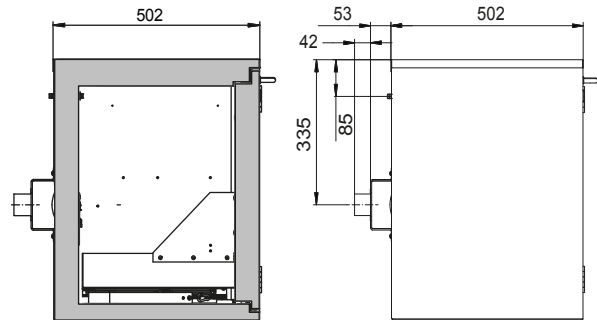

ID-Nr. 30358-001
Model K90.060.110.050.UB.ST

Dimensions	
Width (external)	1102.00 mm
Depth (internal)	381.00 mm
Height (external)	601.00 mm
Width (internal)	470.00 mm
Depth (external)	502.00 mm
Height (internal)	502.00 mm

General Information	
Left compartment	Compartment for the storage of flammable liquids
Right compartment	Compartment for the storage of aggressive, non flammable hazardous materials
Depth with open doors	964 mm
Customs tariff number	94032080

Front view

Side view

Top view